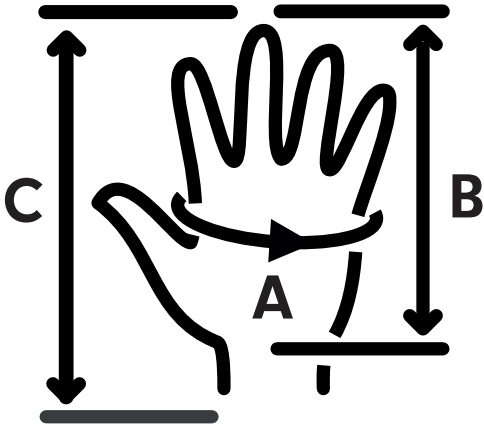

### Sizing system

These gloves have been tested and certified in an accredited notified body according to the provisions within the **EN ISO 21420:2020**.

This size chart is **unisex**.

	A - circumference (mm)	B - hand length (mm)	C - glove length (mm)
size 6 - XS	160	165	210
size 7 - S	180	175	220
size 8 - M	205	185	230
size 9 - L	230	195	240
size 10 - XL	255	205	250
size 11 - 2XL	265	215	260
size 12 - 3XL	280	225	270